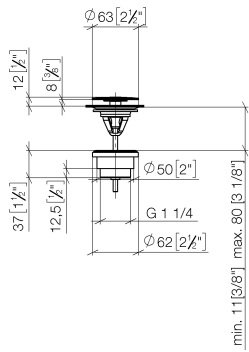

Basin Waste without press-closing 1 1/4" - Dark Chrome

IMO

10 126 970

Fits: IMO, LULU, MADISON, MEM, TARA,
CL.1, LISSÉ, VAIA, META, CYO

	Dark Chrome	10 126 970-19
	Chrome	10 126 970-00
	Brushed Platinum	10 126 970-06
	Platinum	10 126 970-08
	Durabross (23kt Gold)	10 126 970-09
	Light Gold	10 126 970-26
	Brushed Light Gold	10 126 970-27
	Brushed Durabross (23kt Gold)	10 126 970-28
	Matte Black	10 126 970-33
	Brushed Bronze	10 126 970-42
	Brushed Champagne (22kt Gold)	10 126 970-46
	Champagne (22kt Gold)	10 126 970-47
	Brushed Chrome	10 126 970-93
	Brushed Dark Platinum	10 126 970-99

Basin Waste without press-closing 1 1/4" - Dark Chrome

IMO

10 126 970

Only suitable for sinks without an overflow.

10 126 970

mm [inches]

10 126 970

Parts for other
finishes can be found
here: [Chrome](#)